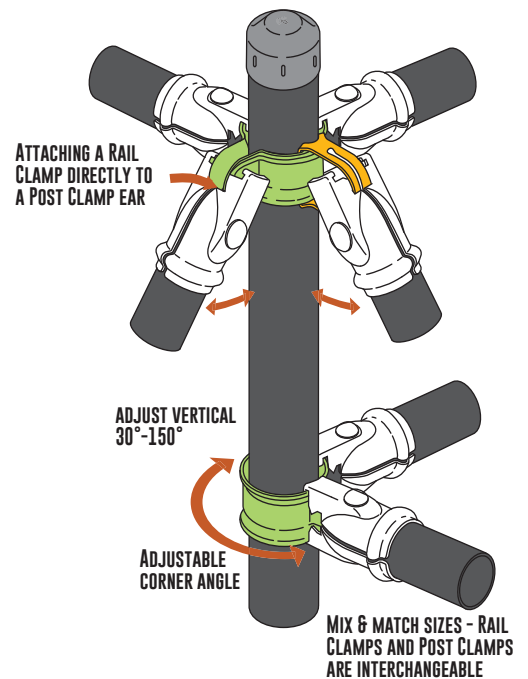

Downee

UNIVERSAL CHAIN WIRE

Universal Rail Clamps - Galvanised

Code	Butt (NB)	Ctn
UFFB25	25	40
UFFB32	32	30
UFFB40	40	30
UFFB50	50	20

- Bolts and nuts included

Universal Post Clamps - Galvanised

Code	Thru (NB)	Ctn
UFFT25	25	50
UFFT32	32	40
UFFT40	40	40
UFFT50	50	40
UFFT65	65	30
UFFT80	80	20
UFFT100	100	20
UFFT150	150	15

Low Clearance Wall Bracket Assembly - Galvanised

Code	Ctn
UFFLCWB	50

Used with UFFB and UFFT (all combinations) for spacing and securing post from wall. Allows easy access for wire lacing and close fitment of post to wall

- Includes:
- 1 x G20A adjustable bracket
 - 4 x M10 gal washer
 - 1 x M10 x 40 bolt

Universal Connector - Galvanised

Code	Ctn
UFFMPC	50

- Multi-purpose connector suitable with all post and rail clamps.
- Use for multi-staying of posts, corner struts, raked fences and all add-on fencing situations.

HIGH SECURITY

Spike - Galvanised

Code	Length	Ctn
RAZOR	800mm	20

- Only sold as box lots of 20.
- NOTE: Council restrictions may apply.